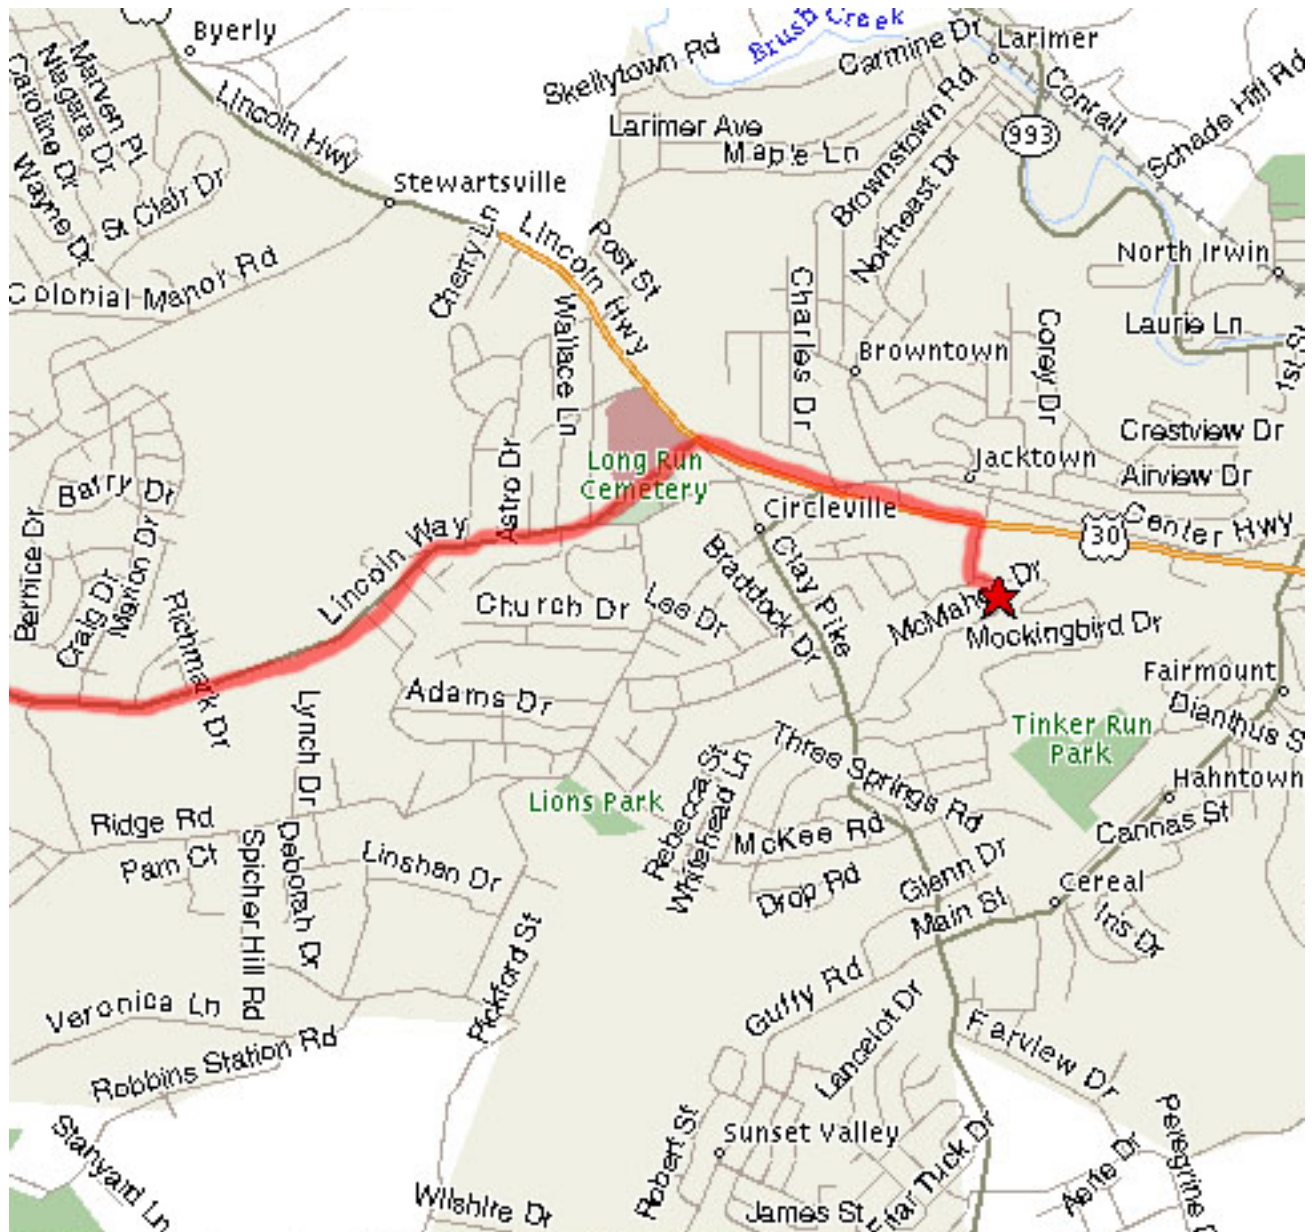

Directions to Showers (Norwin High School)

Make a left out the soccer complex onto **Turner Valley Road**. Continue through two stop signs and make a right at the T onto **Lincoln Way**. Stay on Lincoln Way for a couple of miles. At the Y in the road (with traffic light) keep to the left. At the top of the hill (at the traffic light) make a right onto **Route 30**. Go through 1 traffic light and make a right turn at the blinking light onto **Buttermilk-Hollow Road**. Go down the hill and make a left into the high school. The school is up the hill and the showers are around back. The gym is the new building in the middle island